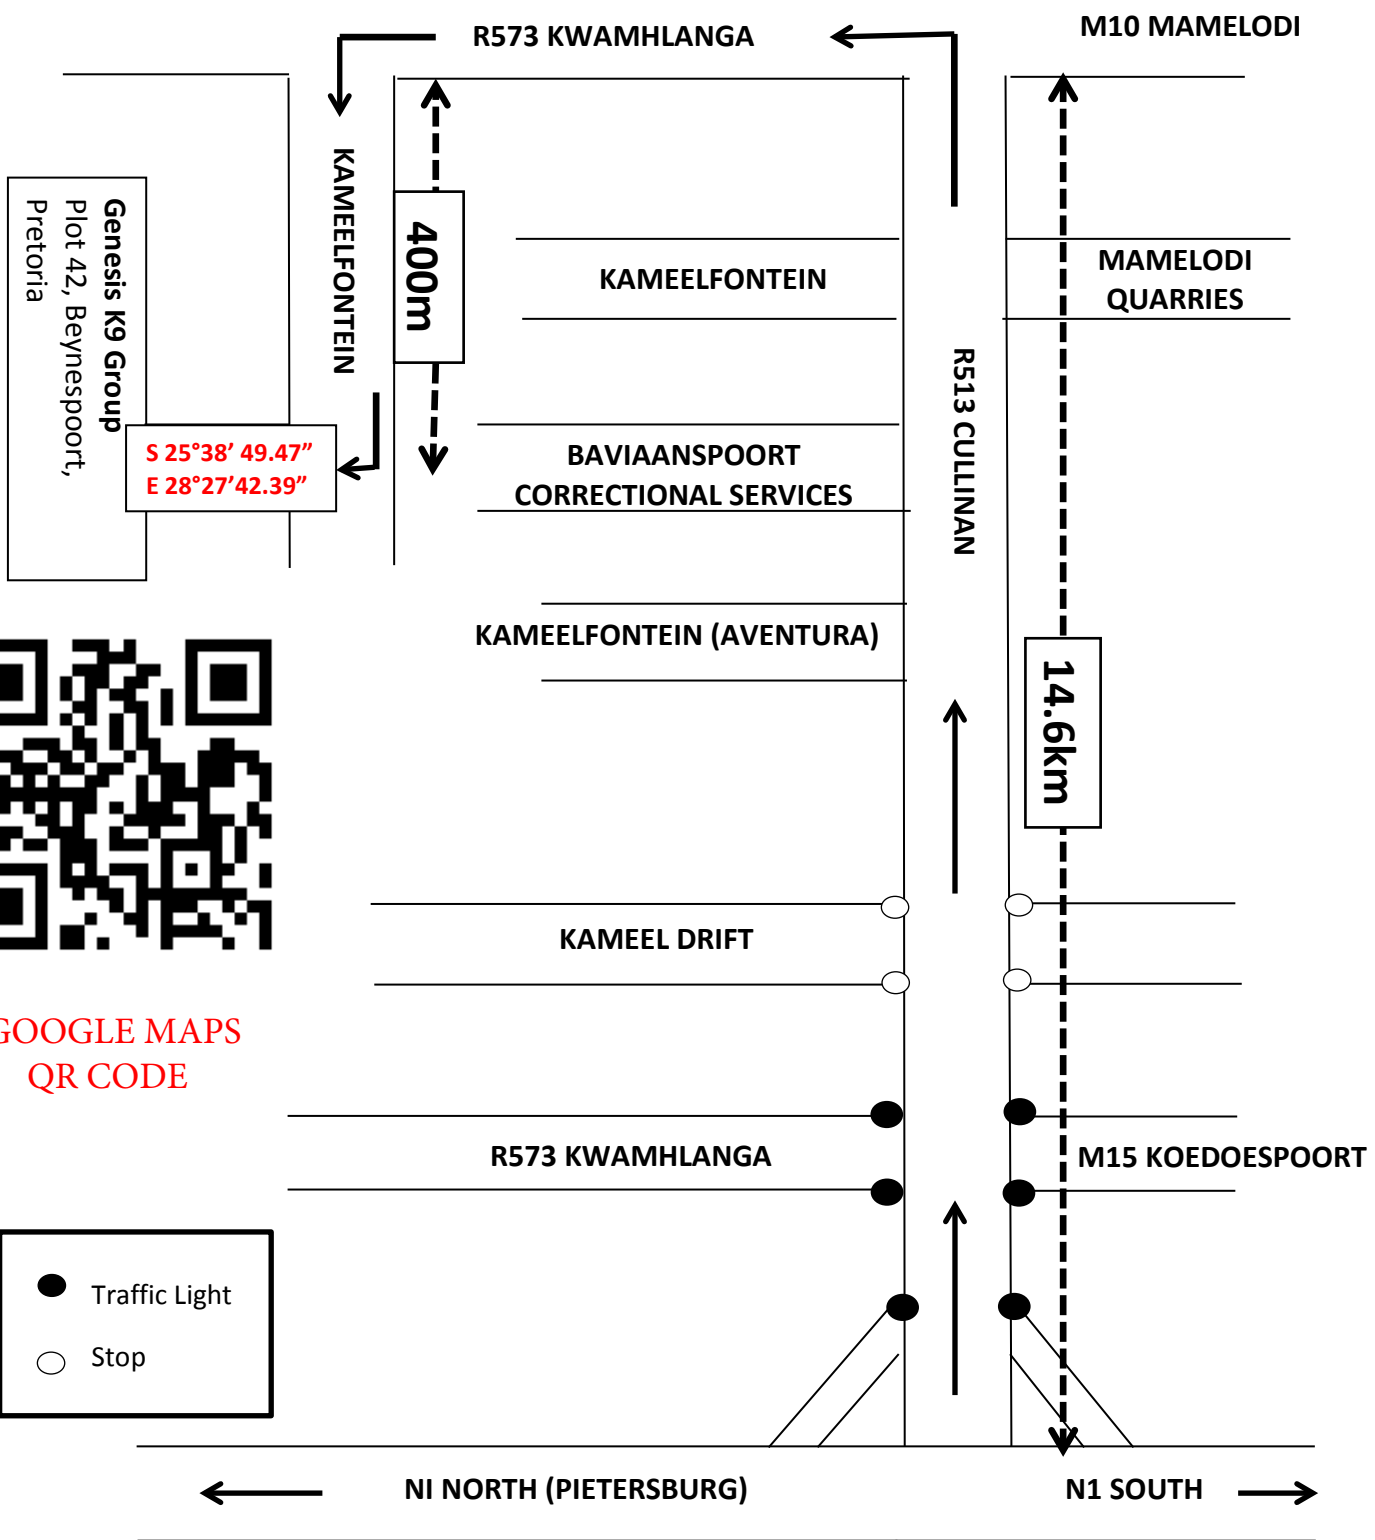

← 6.5km →

Genesis K9 Group
 Plot 42, Beynespoort,
 Pretoria
S 25°38' 49.47"
E 28°27'42.39"

GOOGLE MAPS
 QR CODE

● Traffic Light
 ○ Stop

← NI NORTH (PIETERSBURG) N1 SOUTH →

OLD ZAMBESI RD/
 SEFAKO MAKGATHO